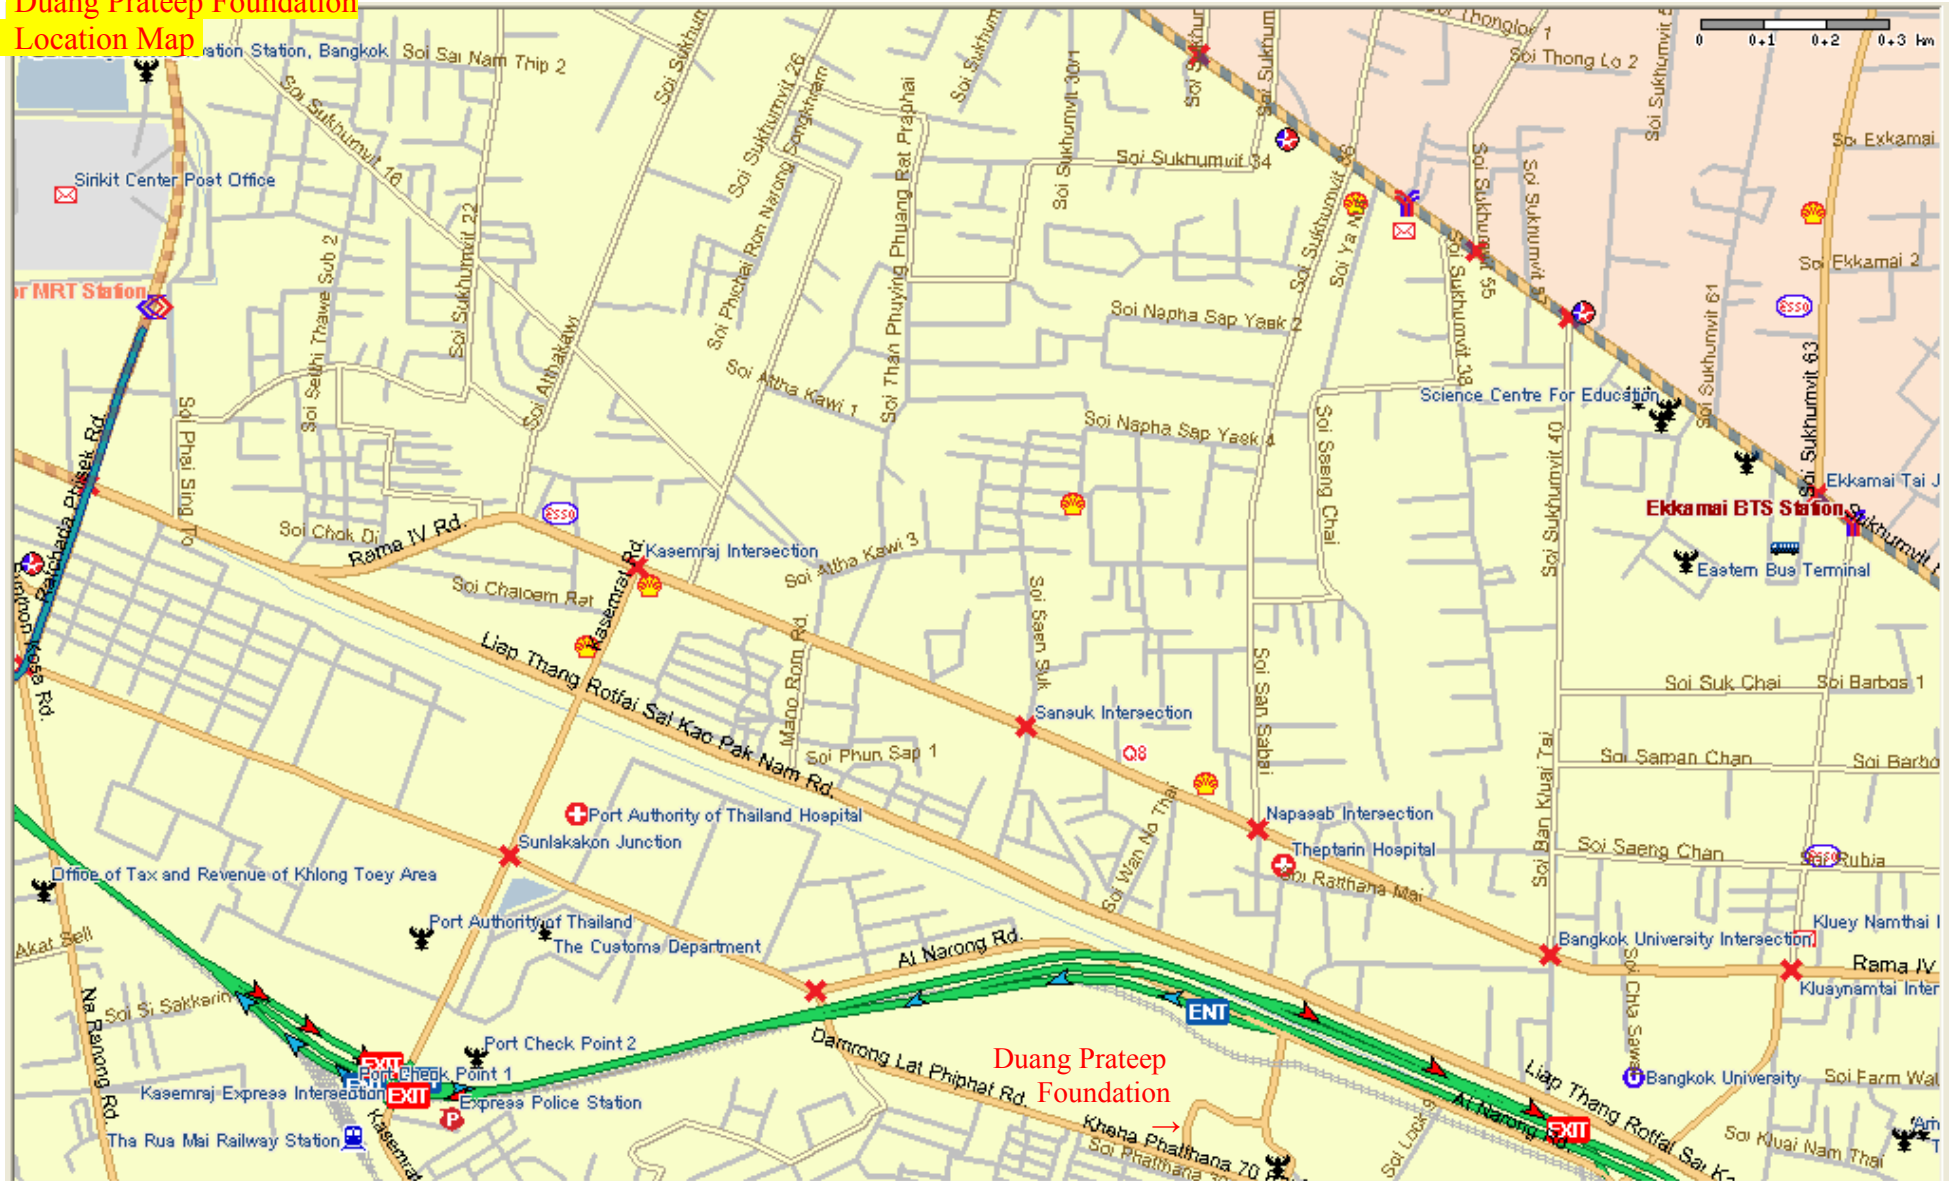

**Duang Prateep Foundation
Location Map**

Tel: 022494880, 022493553, 026714045-8 Ext 112, 117

On the expressway, take the Port exit and head North towards the Customs Department intersection, turn right at the intersection and right under the expressway, then turn left onto Damrong Lat Phiphat Road. Turn left at the next crossroads to enter Soi Duang Prateep with the foundation entrance on the left. The Customs House Intersection can be reached from Rama IV Road, by heading to the port from the intersection with Lotus and Carrefour on opposite sides of the road. Coming from the East, head of Rama IV Road towards the Port opposite the entrance to Sukhumvit Soi 42, then turn left at the second traffic lights by the port entrance. Normal bus number 74 goes along Art Narong Road.